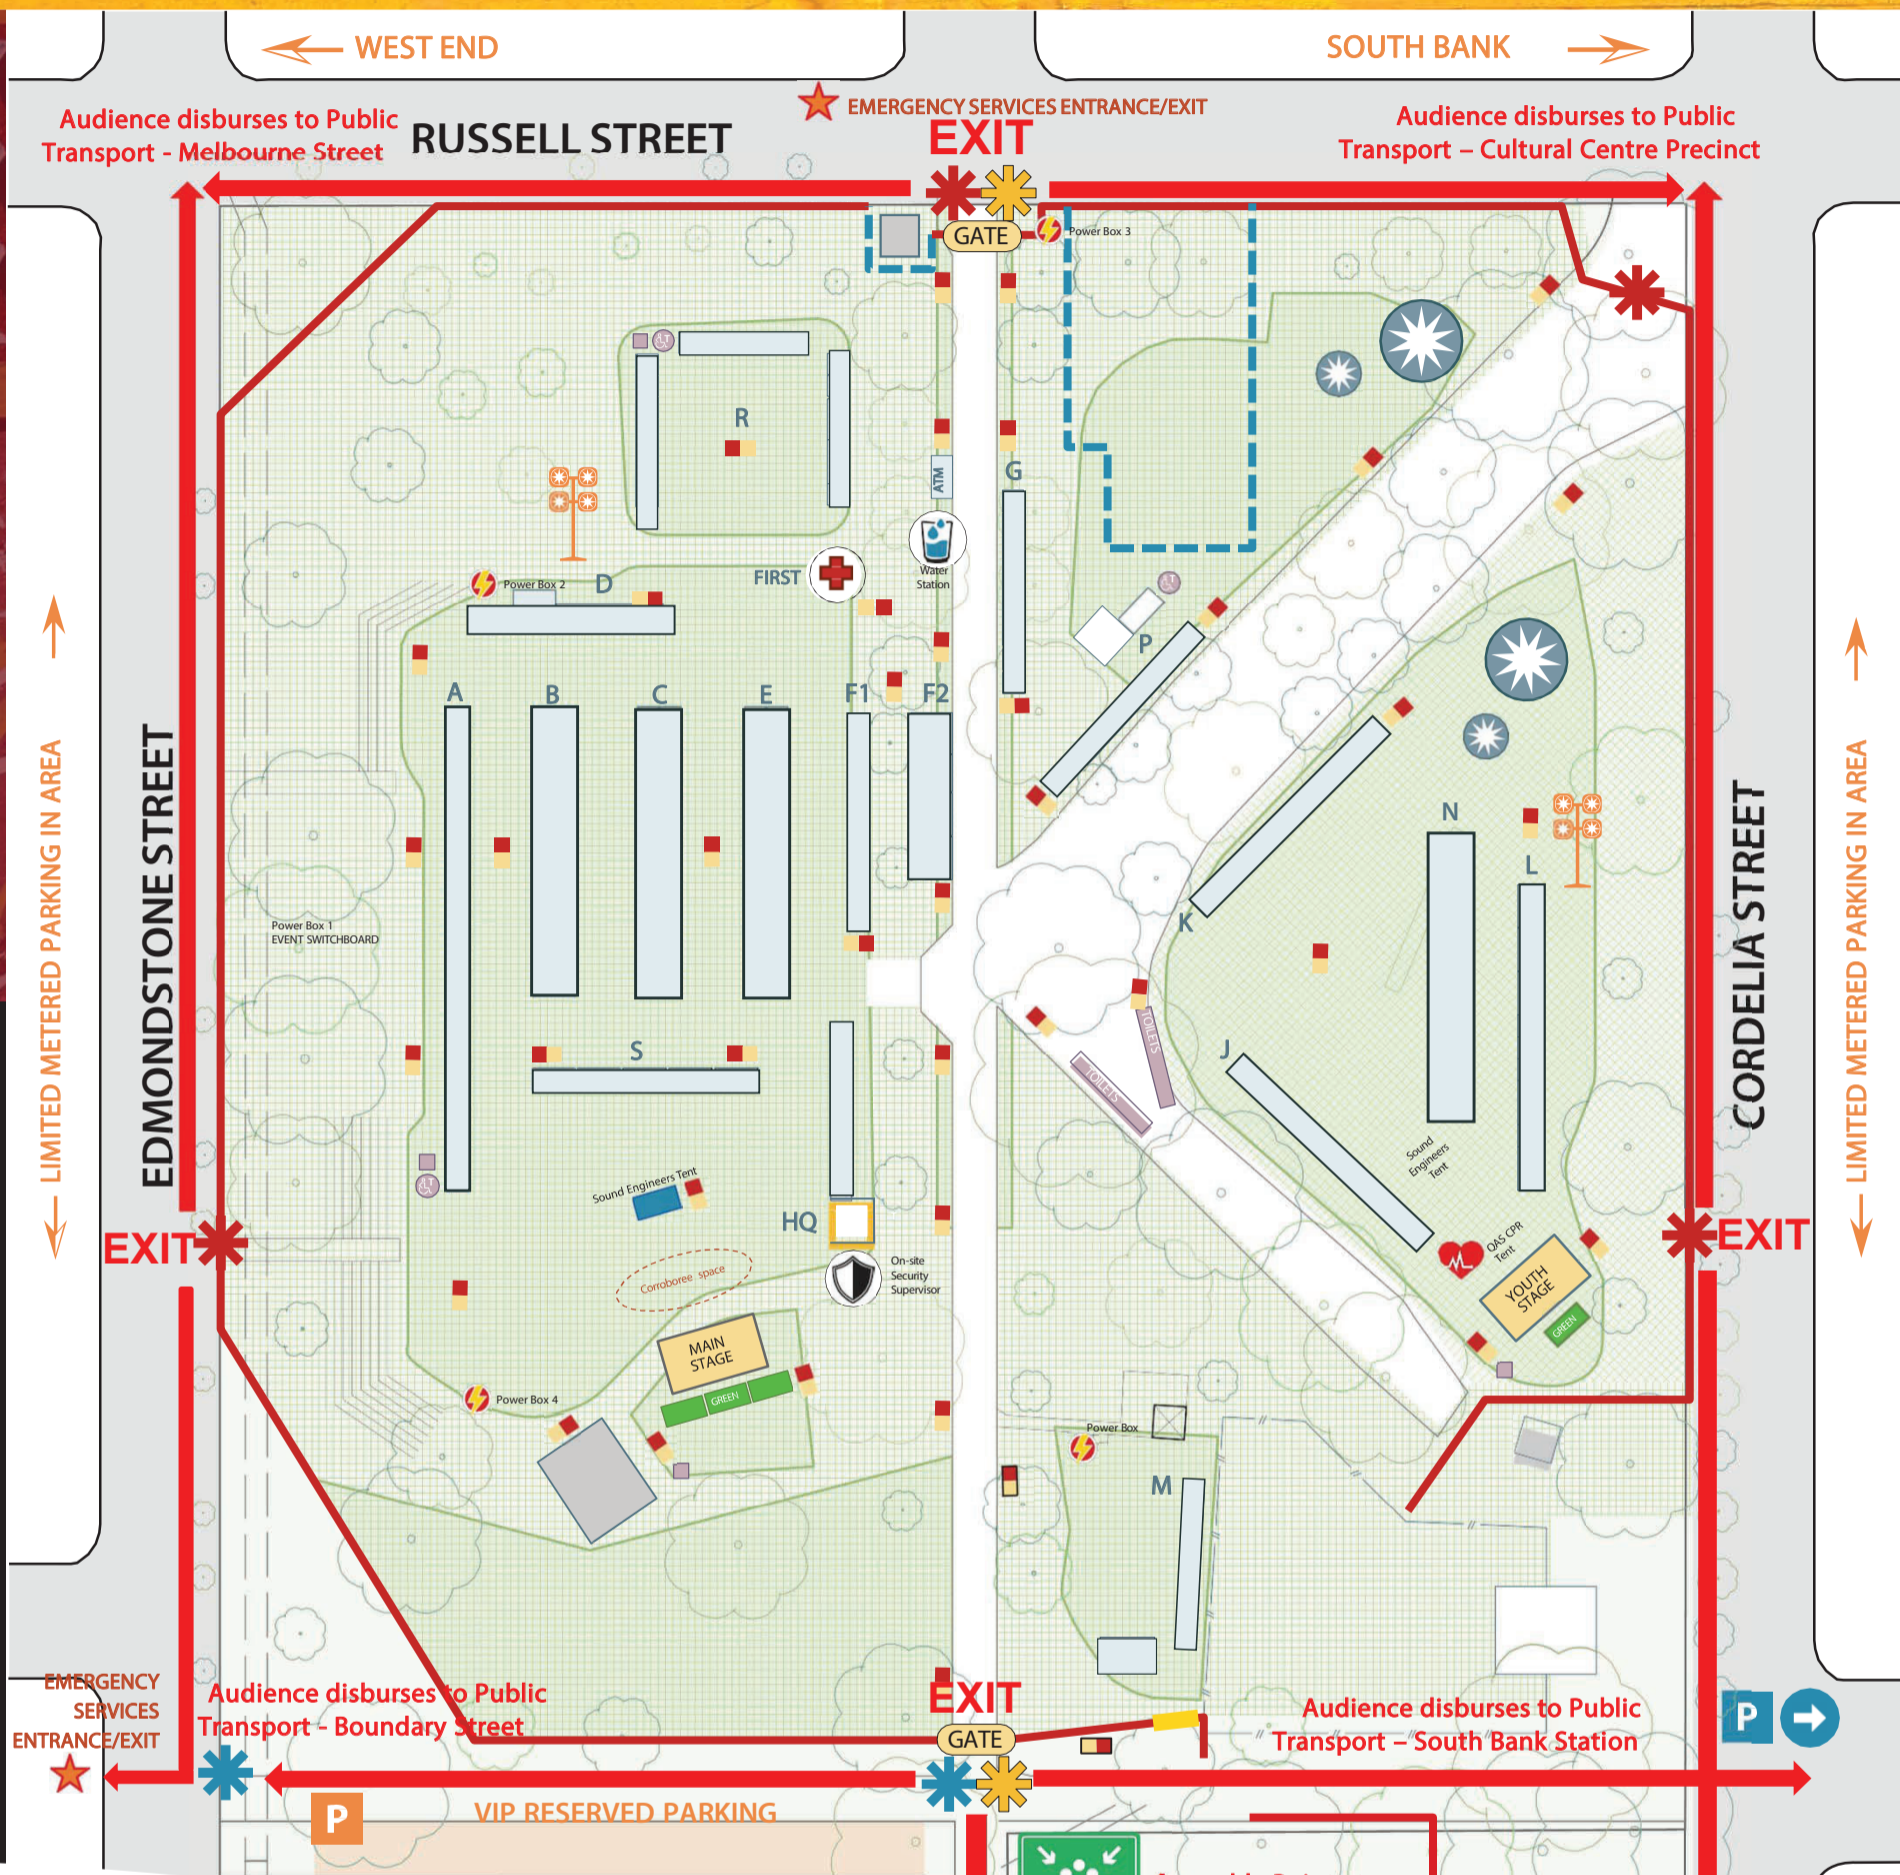

Musgrave Park FAMILY FUN DAY

www.musgraveparkevents.com Est. 1992

AUSTRALIA'S LARGEST
NAIDOC CULTURAL CELEBRATION
FRIDAY 10 JULY 2026 - 9AM TO 5PM

FREE COMMUNITY EVENT

WWW.MUSGRAVEPARKFFD.COM

BRISBANE NAIDOC 2026

NAIDOC WEEK
50 YEARS DEADLY
5-12 JULY 2026

LEGEND:

- Fence Line / boundary area
- Public Entry Points
- EMERGENCY Exits
- Vehicle Access / Bump in-out
- Sanitary Management/20 Toilets
- Waste Management/ 80 Bins
- VIP Reserved Parking
- Lighting towers
- Sound /Noise Management
- QAS CPR Tent
- Head Quarters
- Amusement Rides
- Water station
- First Aid
- Accessible Toilets x 4
- Skip Bin/general + recycle
- Emergency services entrance/exit
- On-site security & supervisor / QLD Police Liaison Officers roaming
- POWER box/Electricity Sub.
- F1 & F2 = FOOD stalls

EVACUATION PLAN
FRIDAY 10 JULY 2026

In the case of an evacuation, please follow the direction of the Evacuation Map